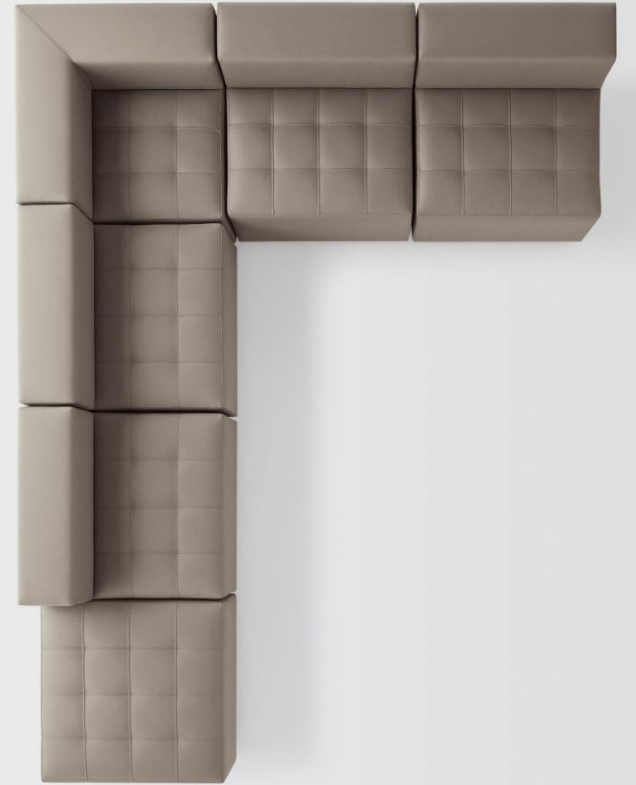

KUADRA

ARTDESIGN

24, rue Louis Blanc
75010 Paris (France)

Tel : 01 47 86 29 51

Fax : 01 70 44 82 14

info@artdesign-mobilier.com

Fauteuil pour salles d'attente, de rencontre et de conversation composé d'un seul élément interchangeable et crochetable.

KUADRA

A photograph of a modern interior space. In the center, a long, tufted, light-colored sofa is positioned on a large, light-colored tiled floor. To the left, a large white cylindrical column stands near a wall of windows. To the right, another similar column is visible. The ceiling is a grid of recessed lighting. The overall atmosphere is clean and minimalist.