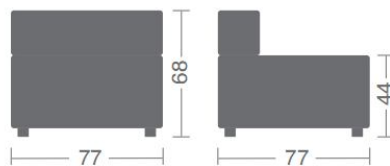

KUADRA

A photograph of a modern interior space. In the center, a long, tufted, light-colored sofa is positioned on a large, light-colored tiled floor. To the left, a large white cylindrical column stands near a wall of windows. To the right, another similar column is visible. The ceiling is a grid of recessed lighting. The overall atmosphere is clean and minimalist.