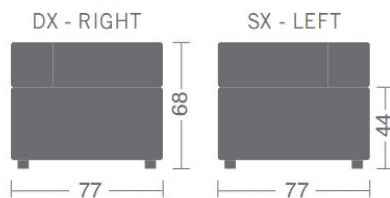

KUADRA

A photograph of a modern interior space. In the center, a long, tufted, light-colored sofa is positioned on a large, light-colored tiled floor. To the left, a large white cylindrical column stands near a wall of windows. To the right, another similar column is visible. The ceiling is a grid of recessed lighting. The overall atmosphere is clean and minimalist.