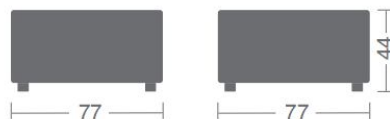

KUADRA

A photograph of a modern interior space. In the center, a long, tufted, light-colored sofa is positioned on a large, light-colored tiled floor. To the left, a large white cylindrical column stands near a wall of windows. To the right, another similar column is visible. The ceiling is a grid of recessed lighting. The overall atmosphere is clean and minimalist.