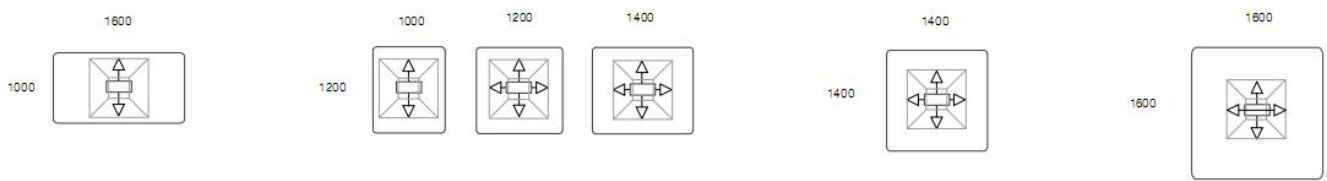

METRIX 4

Productkeuze / Assortiment products / Product choice

LOUNGE MODULES / MODULES LOUNGE / LOUNGE MODULES

ADJUSTABLE TABLES H 620 - 850mm

FRAME MODULATION

A few Lounge combinations

SINGLE LOUNGE

CORNER LOUNGE